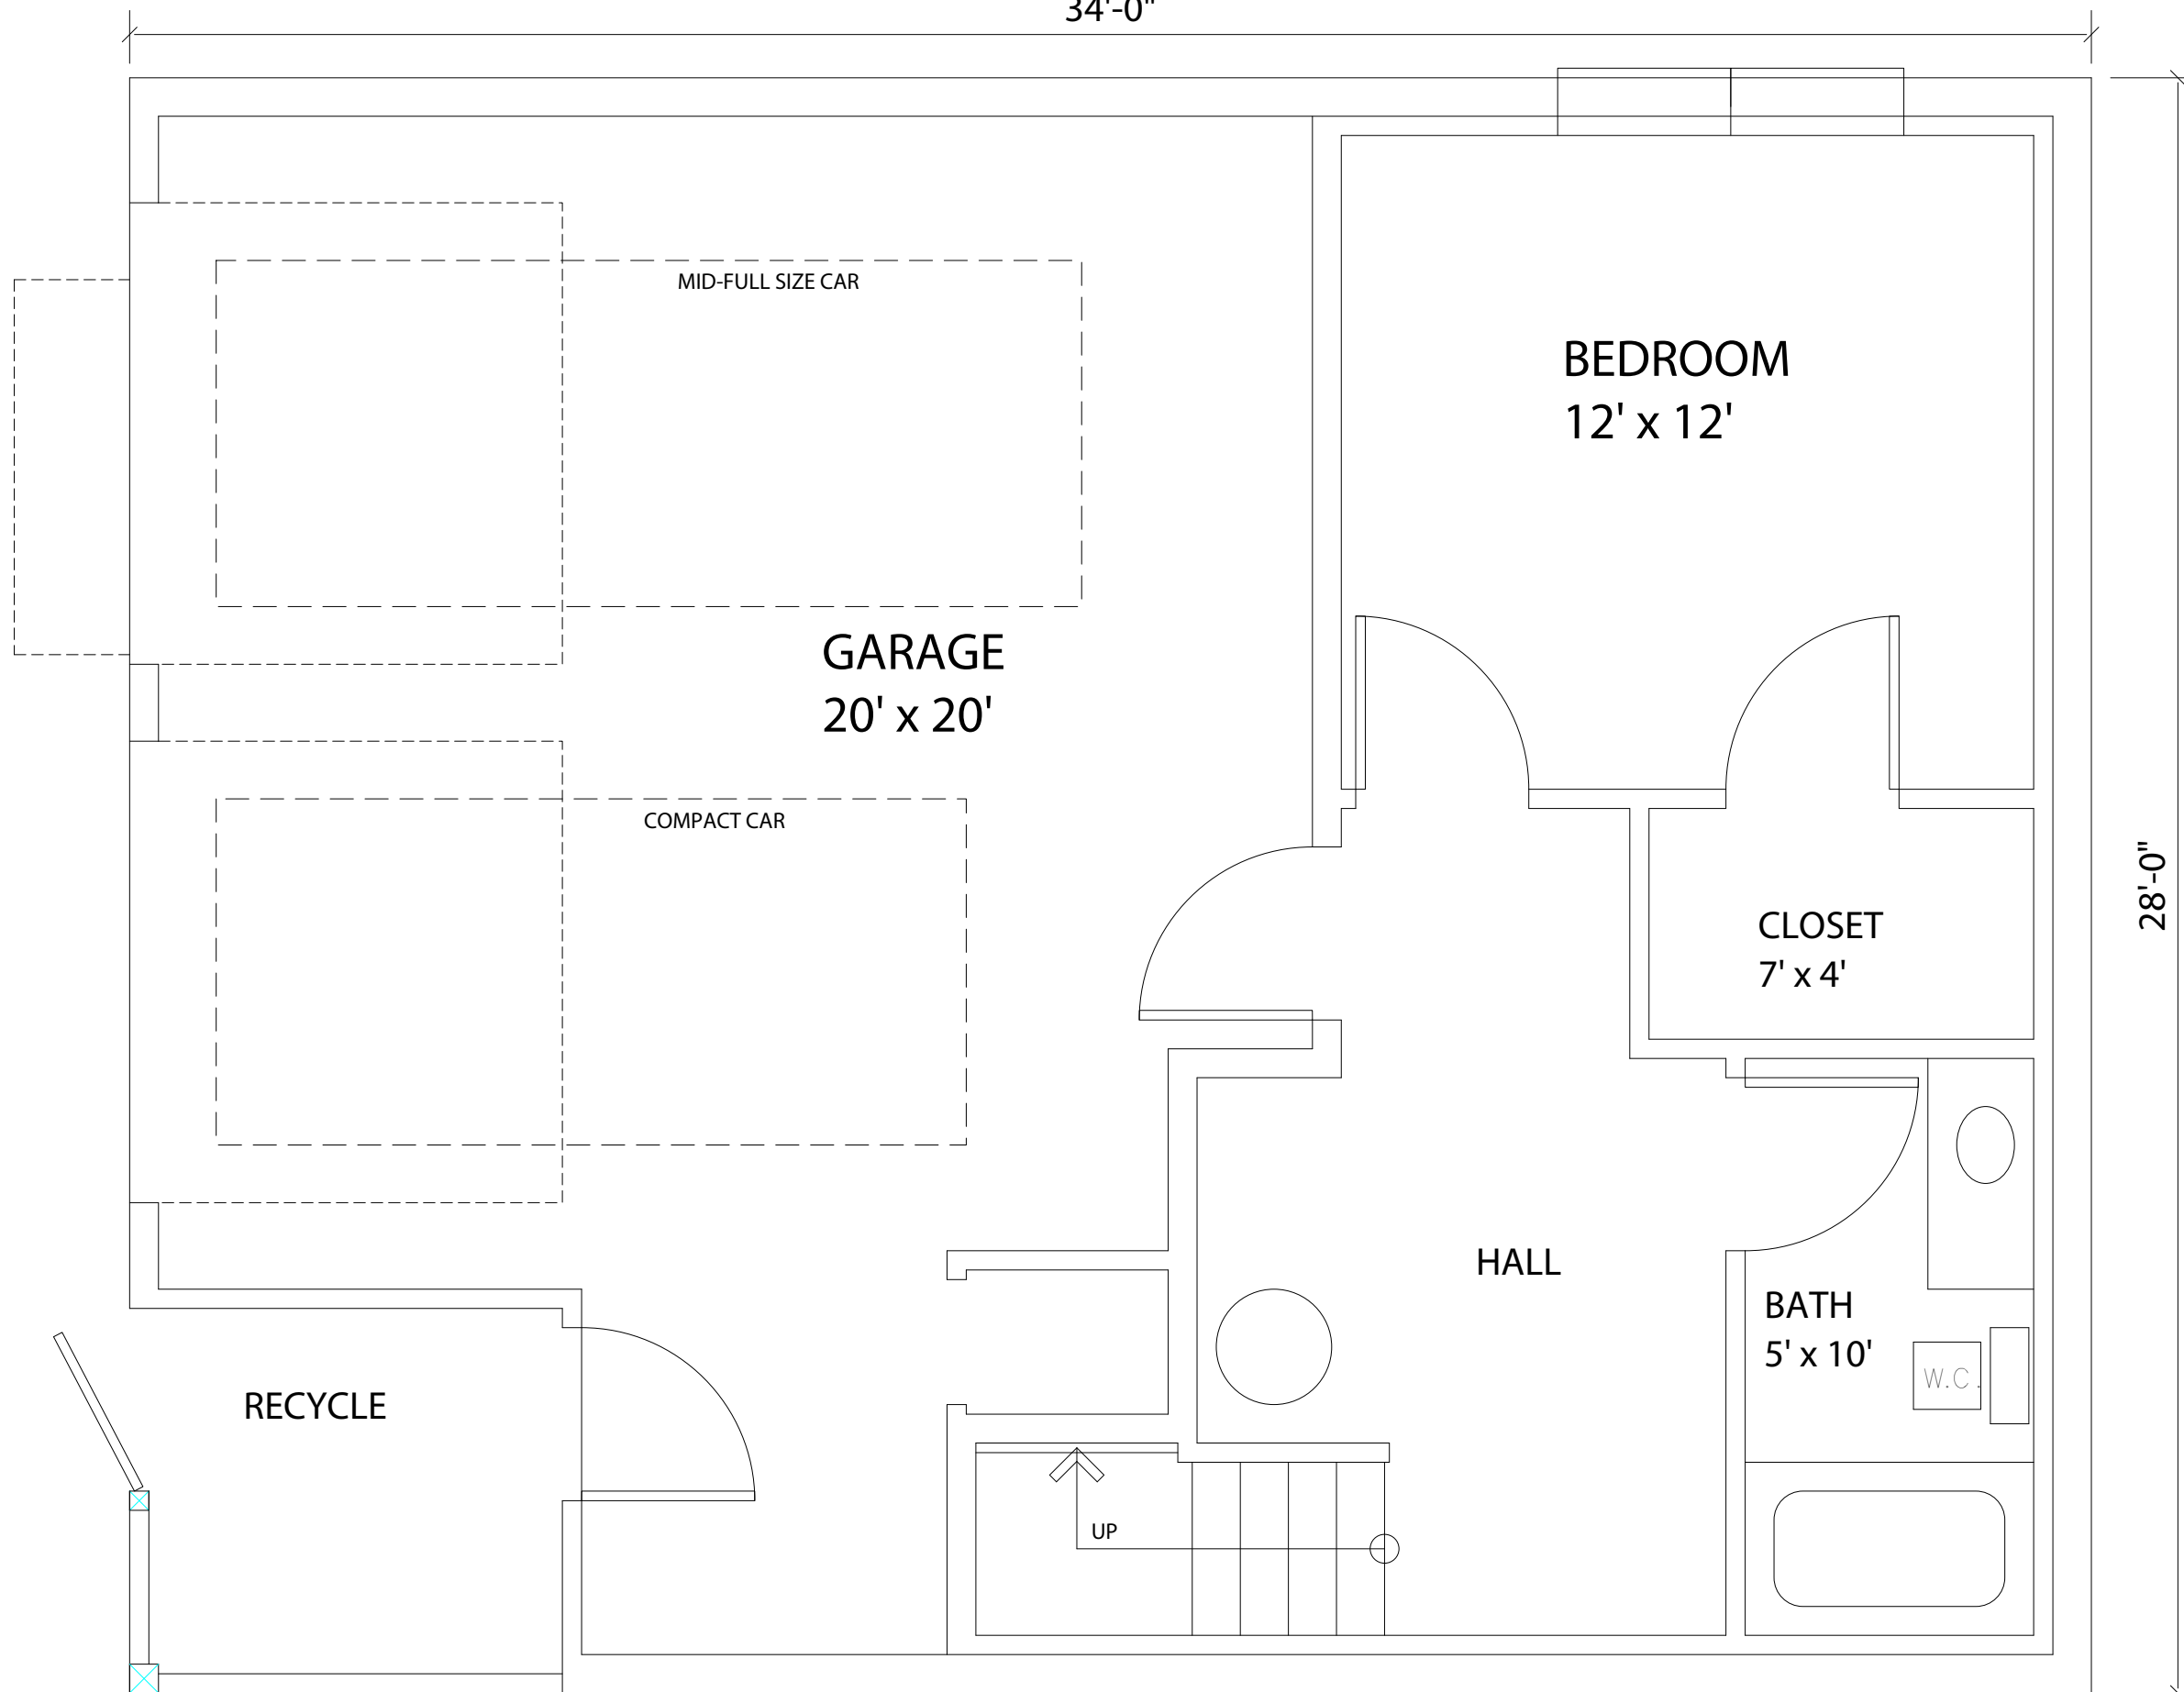

SANDPIPER COTTAGE
MAIN FLOOR

LANGLEY BUILDERS LLC

34'-0"

28'-0"

MID-FULL SIZE CAR

BEDROOM
12' x 12'

GARAGE
20' x 20'

COMPACT CAR

CLOSET
7' x 4'

HALL

BATH
5' x 10'

W.C.

RECYCLE

UP

SANDPIPER COTTAGE
LOWER FLOOR
LANGLEY BUILDERS, LLC