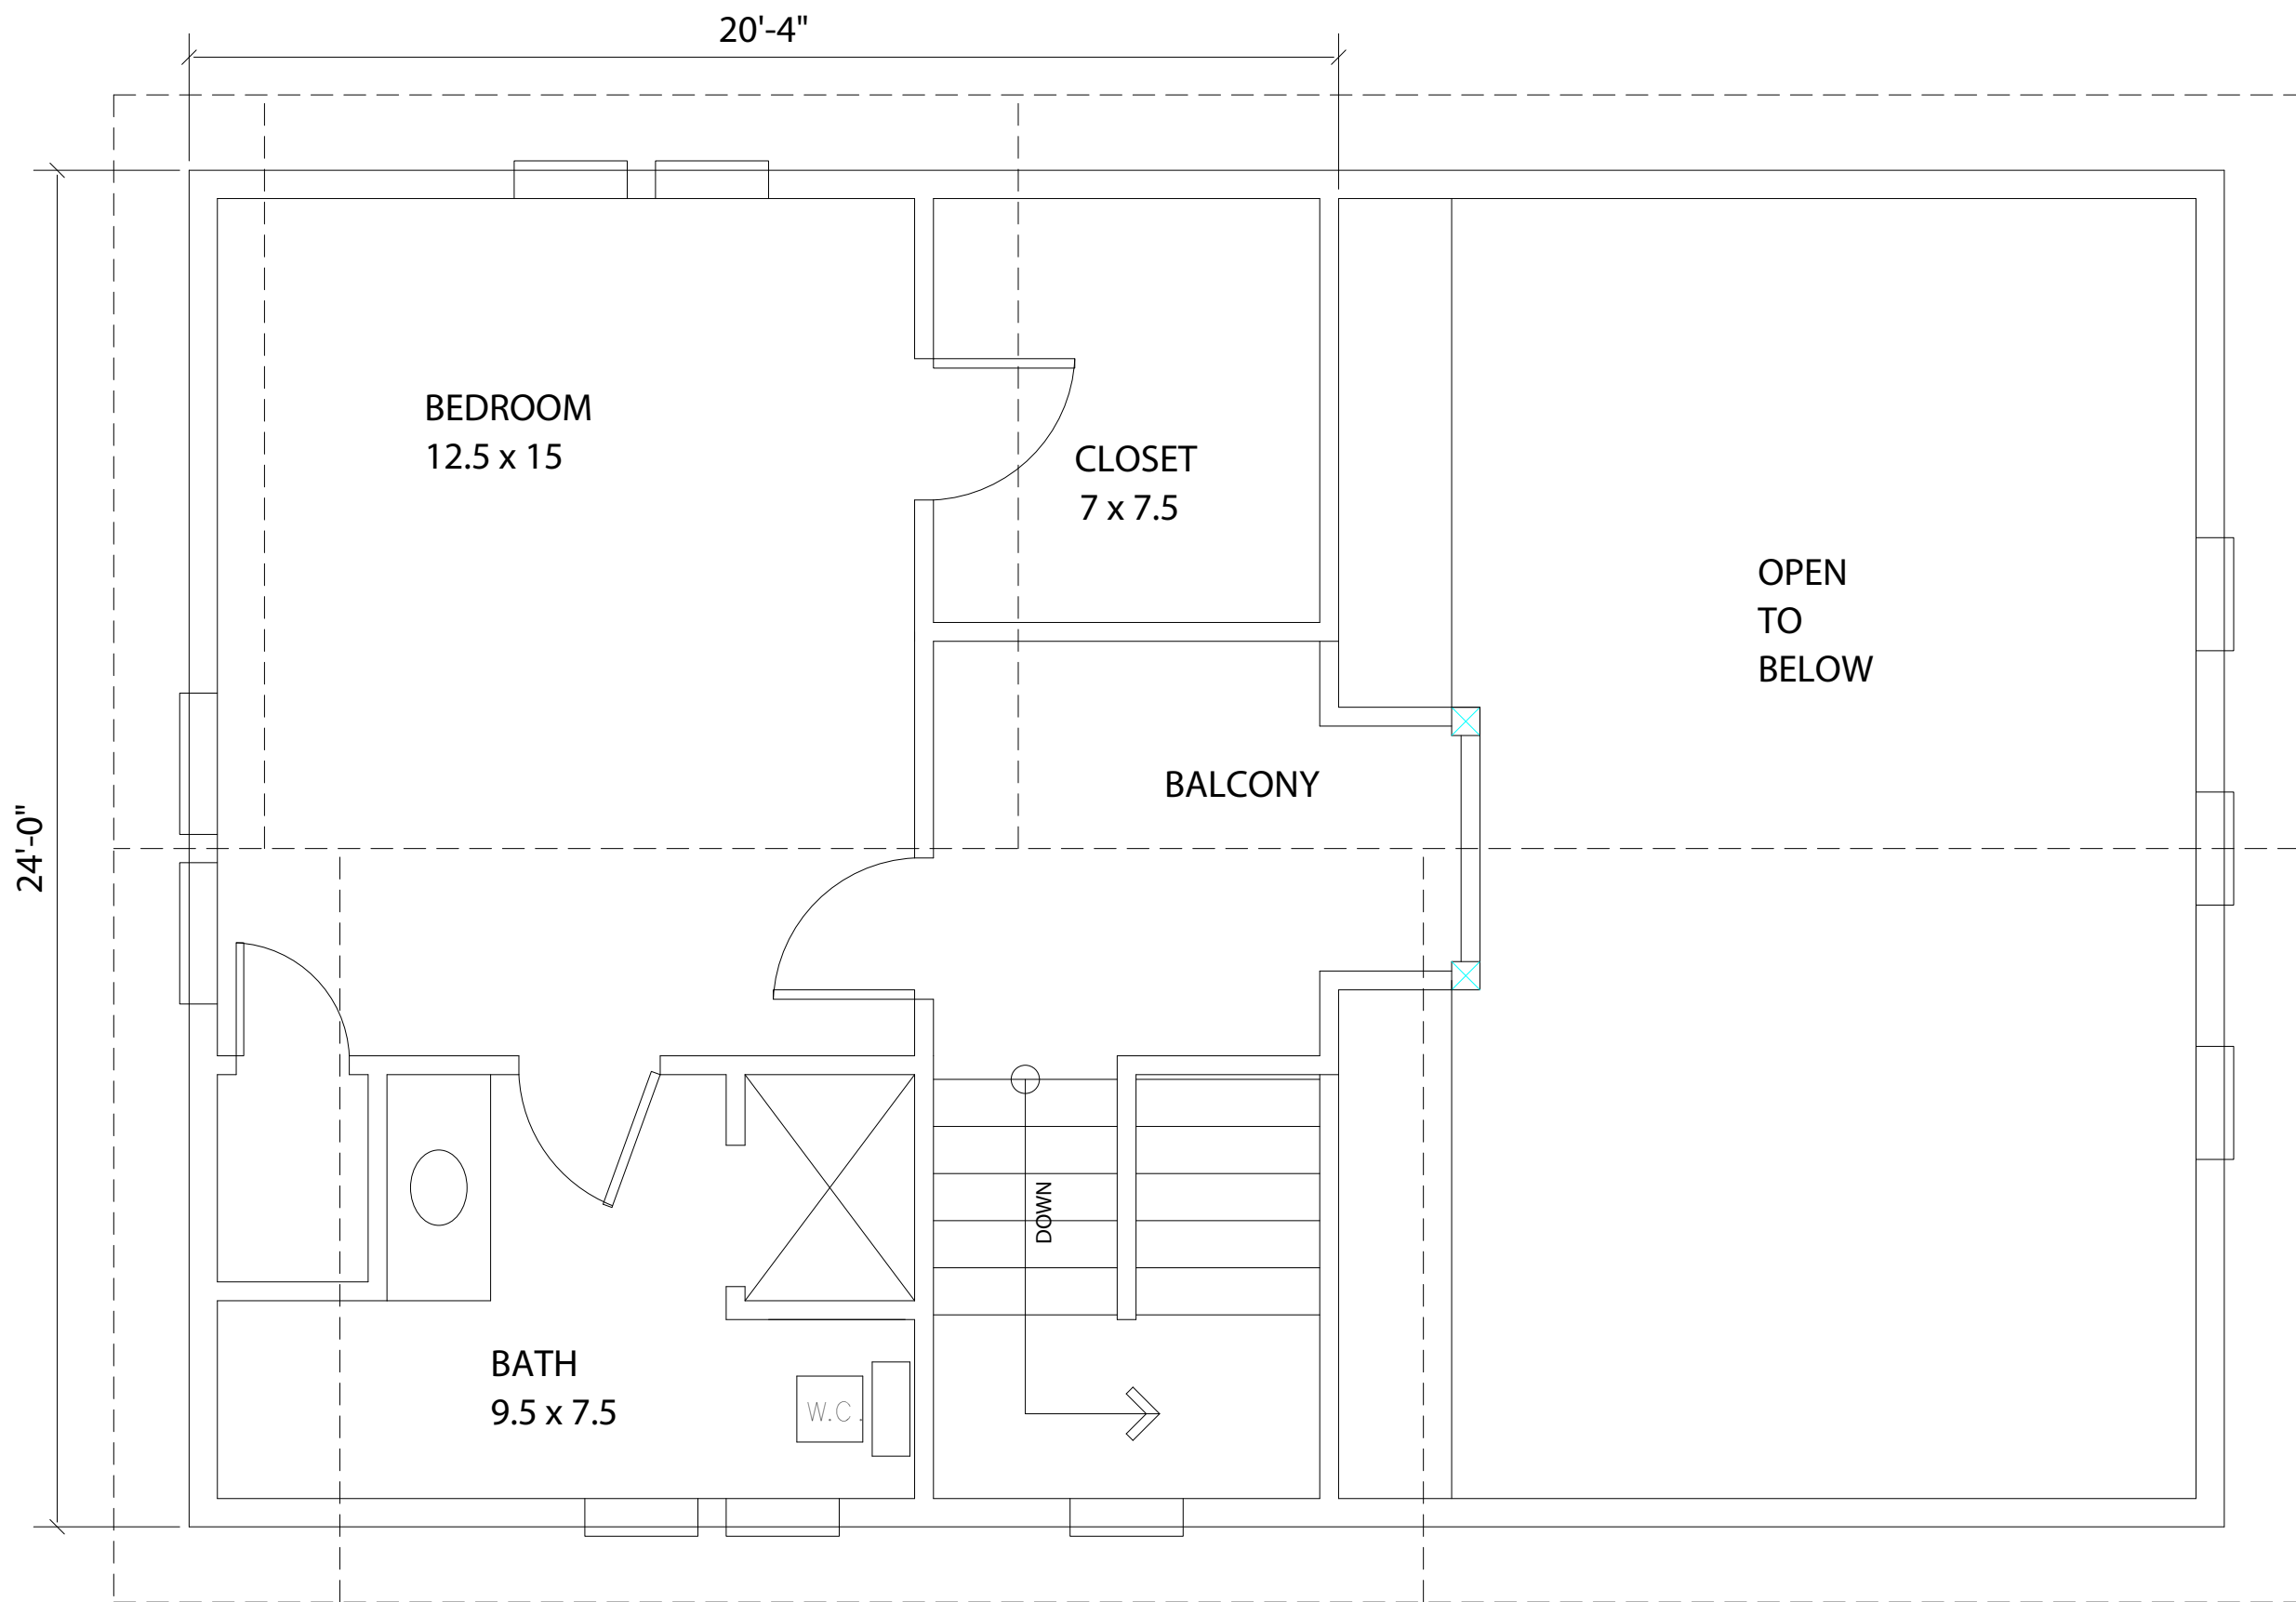

OSPREY MAIN LEVEL
994 sq ft
LANGLEY BUILDERS LLC

OSPREY UPPER LEVEL
473 sq ft
LANGLEY BUILDERS LLC